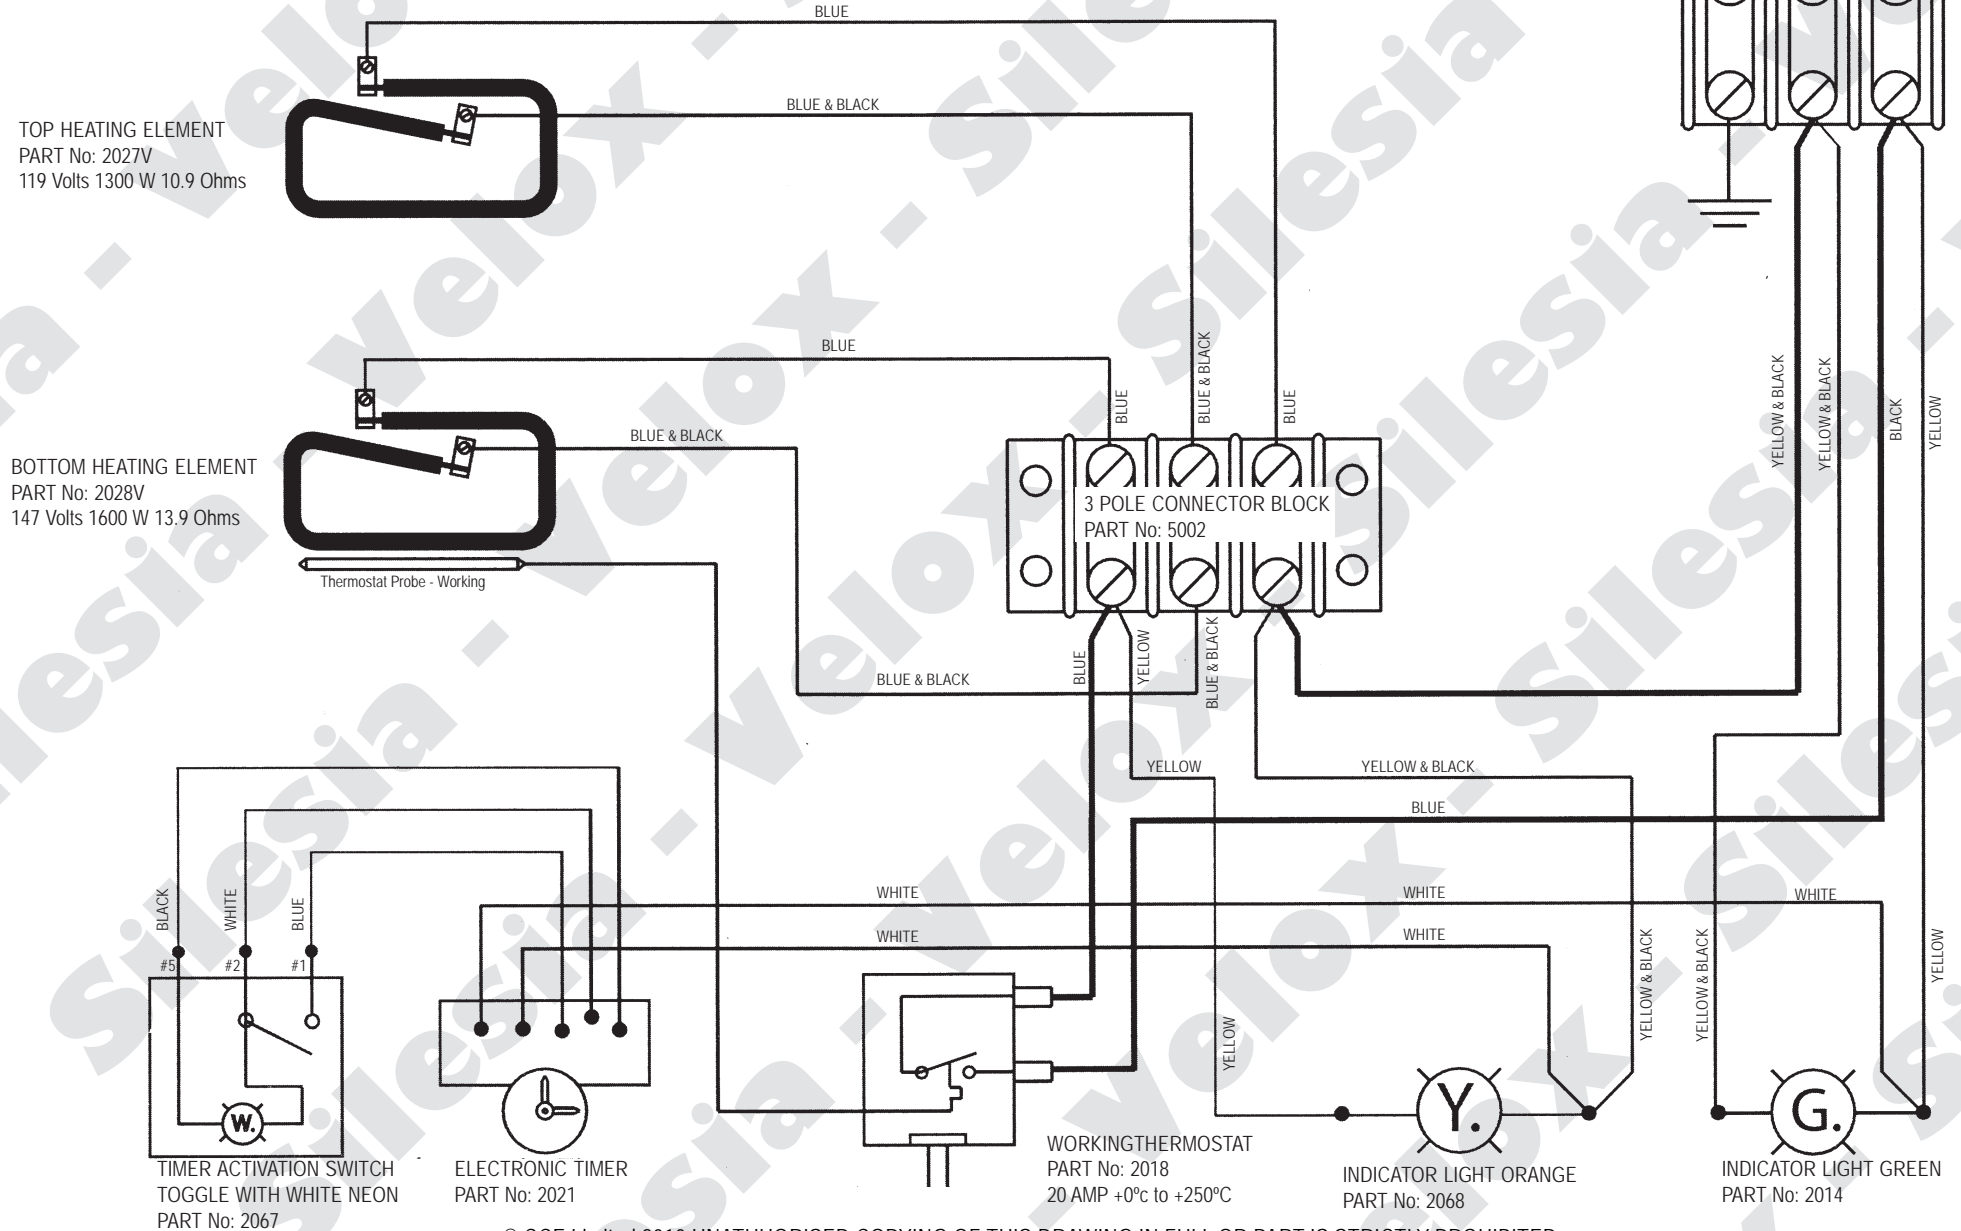

Silesia - Velox  
 208 Frimley Road  
 Camberley GU15 2QJ  
 T. 01276 681919  
 sales@silesia.co.uk - www.silesia.co.uk

**WIRING DIAGRAM**  
 VELOX Models: CG1 and CG2 Serial Numbers Range  
 Model: CG1 V27621 to V200000  
 Model: CG2 V37055 to V300000

© CCE Limited 2010 UNATHUORISED COPYING OF THIS DRAWING IN FULL OR PART IS STRICTLY PROHIBITED

UK MAINS CONNECTOR BLOCK  
 PART No: 2096  
 230 Volts 2350 W 24.8 Ohms

© CCE Limited 2010 UNATHUORISED COPYING OF THIS DRAWING IN FULL OR PART IS STRICTLY PROHIBITED