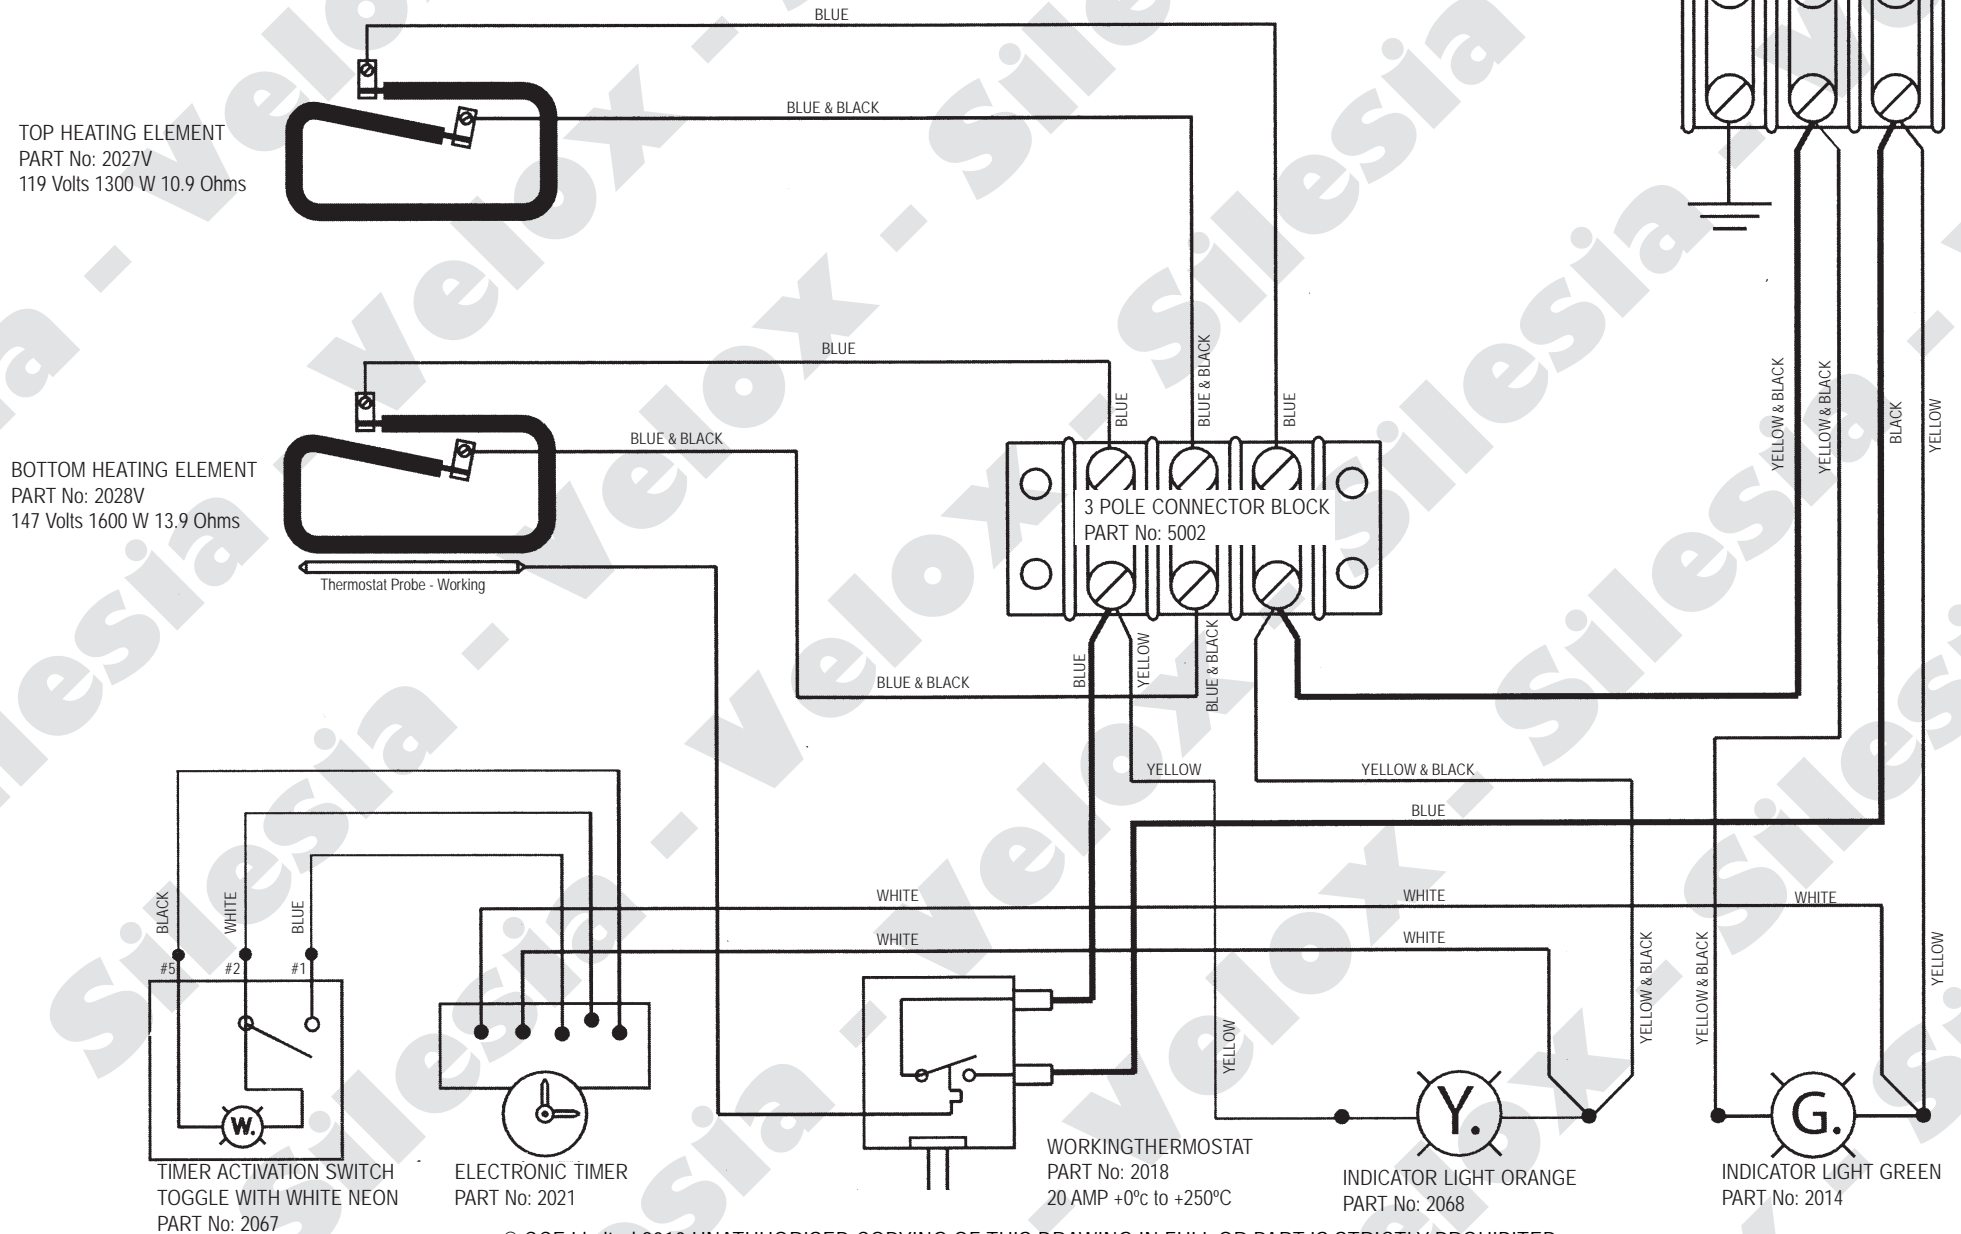

Silesia - Velox
 208 Frimley Road
 Camberley GU15 2QJ
 T. 01276 681919
 sales@silesia.co.uk - www.silesia.co.uk

WIRING DIAGRAM
 VELOX Models: CG1 and CG2 Serial Numbers Range
 Model: CG1 V27621 to V200000
 Model: CG2 V37055 to V300000

© CCE Limited 2010 UNATHUORISED COPYING OF THIS DRAWING IN FULL OR PART IS STRICTLY PROHIBITED

UK MAINS CONNECTOR BLOCK
 PART No: 2096
 230 Volts 2350 W 24.8 Ohms

© CCE Limited 2010 UNATHUORISED COPYING OF THIS DRAWING IN FULL OR PART IS STRICTLY PROHIBITED